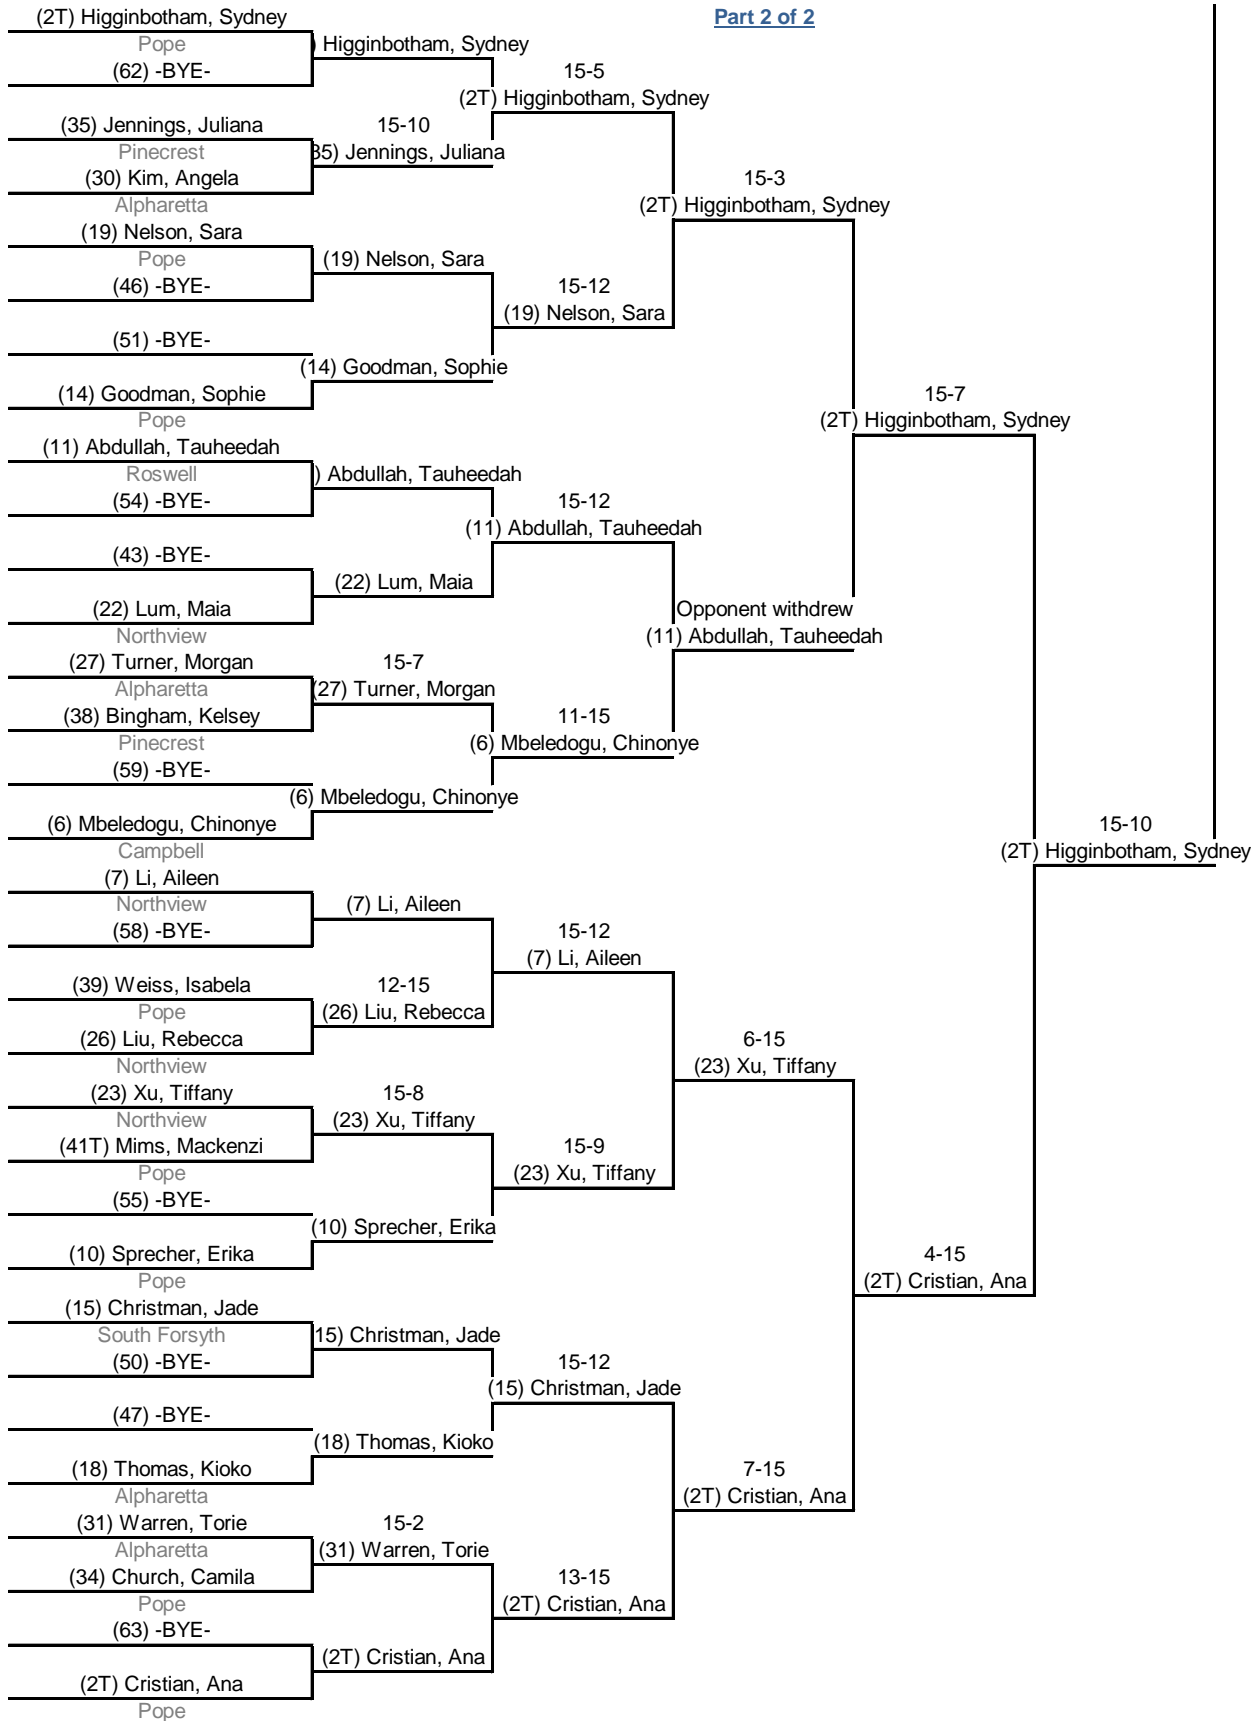

Round 2: Direct Elimination

12:29 PM - 5:10 PM

Table of 64
Ended 1:34 PM

Table of 32
Ended 2:30 PM

Table of 16
Ended 12:00 AM

Table of 8
Ended 4:01 PM

Semi-finals
Ended 4:27 PM

Final
Ended 4:47 PM

Part 2 of 2

Georgia High School Fencing League Round 6

5 Dec 15 - Roswell

Women's Epee

Final Results

Place	Name	Club	Points Earned
1	Maurer, Erin	Pope	64
2	Higginbotham, Sydney	Pope	52
3 T	Cristian, Ana	Pope	40
3 T	Tinsley, Haley	Alpharetta	40
5	Chai, Nicole	Pinecrest	32
6	Abdullah, Tauheedah	Roswell	30
7	Wagner, Lyndsay	Pope	28
8	Xu, Tiffany	Northview	26
9	Griffin, Elizabeth	Roswell	18
10	Mbeledogu, Chinonye	Campbell	17
11	Li, Aileen	Northview	16
12	Christman, Jade	South Forsyth	15
13	Fayet, Ellie	Pope	14
14	Nelson, Sara	Pope	13
15	Xhajanka, Rebecca	Pope	12
16	Caraballo, Isabella	Pinecrest	11
17	Lowenstein, Margaret	Roswell	
18	Alford, Brenna	Alpharetta	
19	Sprecher, Erika	Pope	
20	Goodman, Sophie	Pope	
21	Rivard, Claire	Pinecrest	
22	Thomas, Kioko	Alpharetta	
23	Zhou, Mary	South Forsyth	
24	Yi, Susan	Northview	
25	Lum, Maia	Northview	
26	Zhang, Angela	South Forsyth	
27	Liu, Rebecca	Northview	
28	Turner, Morgan	Alpharetta	
29	Warren, Torie	Alpharetta	
30	Hill, Jenna	Pope	
31	Jennings, Juliana	Pinecrest	
32	Keramane, Halah	Northview	
33	Butler, Carly	South Forsyth	
34	Kim, Angela	Alpharetta	
35	Zhang, Ellen	Alpharetta	
36	Church, Camila	Pope	
37	Oke, Geneva	Alpharetta	
38	Bingham, Kelsey	Pinecrest	
39	Weiss, Isabela	Pope	
40	Verdejo, Val	Dunwoody	
41 T	Mims, Mackenzi	Pope	
41 T	Sikes, Kate	South Forsyth	
43	Brown, Emily	Dunwoody	
44	Bhagat, Shivani	South Forsyth	
45	McGee, Hannah	Pope	
46	Blalock, Bailea	Duluth	
47	Keller, Sarah	Pope	
48	Hasleton, Samantha	Pope	
49	Waldshmidt, Marimac	Alpharetta	
50	Haug, Kaitlyn	Roswell	
51	Elketroussi, Nadia	Northview	
52	Perkins, Cam	Alpharetta