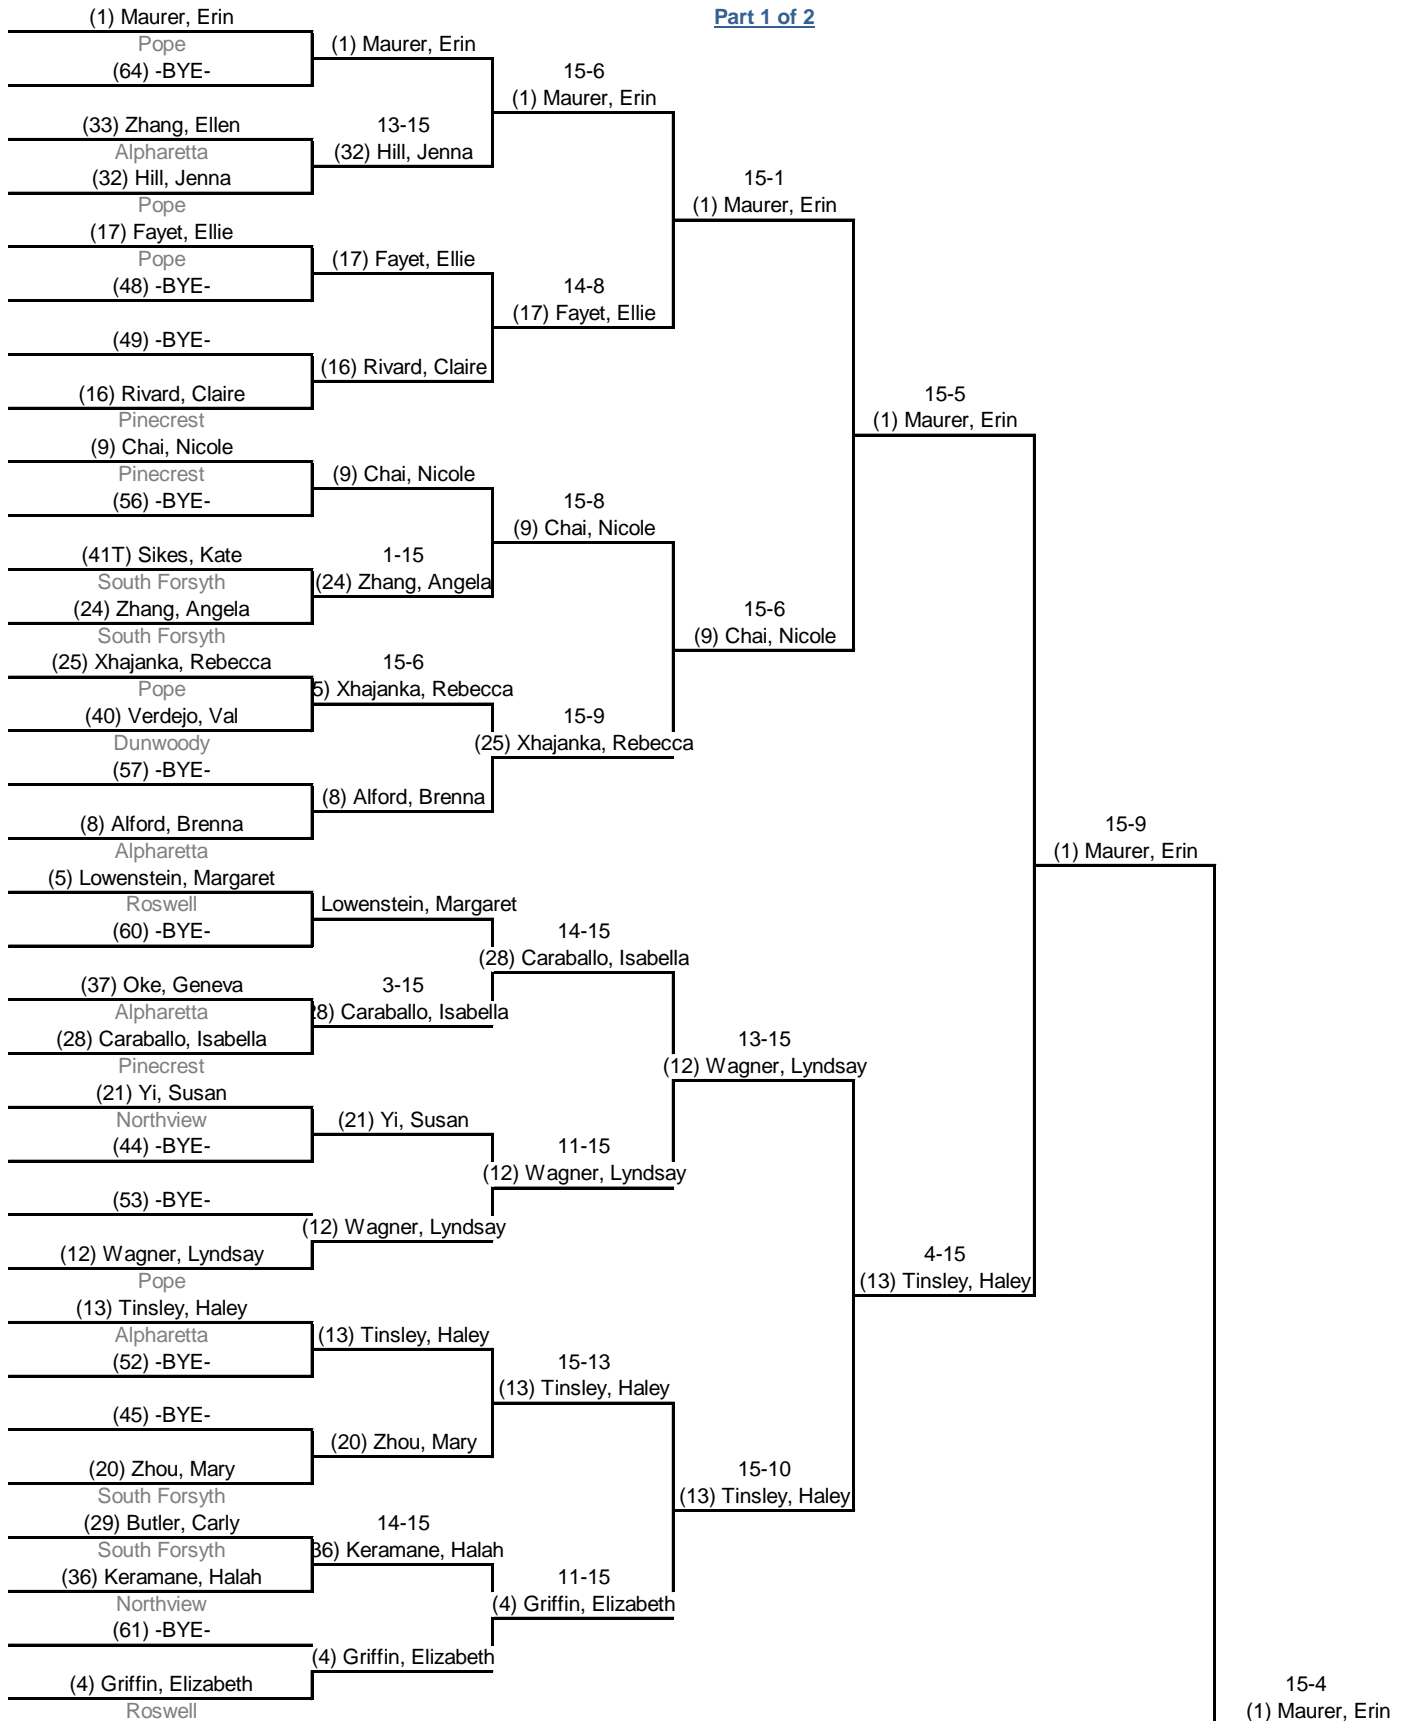

Georgia High School Fencing League Round 6

5 Dec 15 - Roswell

Women's Epee

Round 1 Results

Place	Name	Club	V	V/M	TS	TR	Ind	Status
1	Maurer, Erin	Pope	6	1.00	30	5	+25	Advance
2 T	Cristian, Ana	Pope	6	1.00	30	8	+22	Advance
2 T	Higginbotham, Sydney	Pope	6	1.00	30	8	+22	Advance
4	Griffin, Elizabeth	Roswell	5	1.00	25	9	+16	Advance
5	Lowenstein, Margaret	Roswell	5	1.00	24	10	+14	Advance
6	Mbeledogu, Chinonye	Campbell	5	1.00	25	14	+11	Advance
7	Li, Aileen	Northview	5	0.83	28	16	+12	Advance
8	Alford, Brenna	Alpharetta	5	0.83	29	19	+10	Advance
9	Chai, Nicole	Pinecrest	4	0.80	24	13	+11	Advance
10	Sprecher, Erika	Pope	4	0.80	24	14	+10	Advance
11	Abdullah, Tauheedah	Roswell	4	0.80	23	14	+9	Advance
12	Wagner, Lyndsay	Pope	4	0.80	23	16	+7	Advance
13	Tinsley, Haley	Alpharetta	4	0.67	28	16	+12	Advance
14	Goodman, Sophie	Pope	4	0.67	26	20	+6	Advance
15	Christman, Jade	South Forsyth	4	0.67	22	17	+5	Advance
16	Rivard, Claire	Pinecrest	4	0.67	23	19	+4	Advance
17	Fayet, Ellie	Pope	4	0.67	18	19	-1	Advance
18	Thomas, Kioko	Alpharetta	3	0.60	21	16	+5	Advance
19	Nelson, Sara	Pope	3	0.60	22	18	+4	Advance
20	Zhou, Mary	South Forsyth	3	0.60	20	16	+4	Advance
21	Yi, Susan	Northview	3	0.60	18	15	+3	Advance
22	Lum, Maia	Northview	3	0.60	21	20	+1	Advance
23	Xu, Tiffany	Northview	3	0.50	23	19	+4	Advance
24	Zhang, Angela	South Forsyth	3	0.50	23	20	+3	Advance
25	Xhajanka, Rebecca	Pope	3	0.50	26	24	+2	Advance
26	Liu, Rebecca	Northview	3	0.50	23	22	+1	Advance
27	Turner, Morgan	Alpharetta	3	0.50	22	23	-1	Advance
28	Caraballo, Isabella	Pinecrest	3	0.50	21	23	-2	Advance
29	Butler, Carly	South Forsyth	3	0.50	22	26	-4	Advance
30	Kim, Angela	Alpharetta	3	0.50	18	25	-7	Advance
31	Warren, Torie	Alpharetta	2	0.40	21	19	+2	Advance
32	Hill, Jenna	Pope	2	0.40	20	20	0	Advance
33	Zhang, Ellen	Alpharetta	2	0.40	19	20	-1	Advance
34	Church, Camila	Pope	2	0.40	19	23	-4	Advance
35	Jennings, Juliana	Pinecrest	2	0.40	15	20	-5	Advance
36	Keramane, Halah	Northview	2	0.33	21	23	-2	Advance
37	Oke, Geneva	Alpharetta	2	0.33	18	20	-2	Advance
38	Bingham, Kelsey	Pinecrest	2	0.33	18	28	-10	Advance
39	Weiss, Isabela	Pope	1	0.20	18	21	-3	Advance
40	Verdejo, Val	Dunwoody	1	0.20	12	23	-11	Advance
41 T	Mims, Mackenzi	Pope	1	0.20	9	22	-13	Advance
41 T	Sikes, Kate	South Forsyth	1	0.20	9	22	-13	Advance
43	Brown, Emily	Dunwoody	1	0.17	19	29	-10	Eliminated
44	Bhagat, Shivani	South Forsyth	1	0.17	17	28	-11	Eliminated
45	McGee, Hannah	Pope	1	0.17	15	29	-14	Eliminated
46	Blalock, Bailea	Duluth	1	0.17	14	29	-15	Eliminated
47	Keller, Sarah	Pope	1	0.17	12	27	-15	Eliminated
48	Hasleton, Samantha	Pope	1	0.17	11	27	-16	Eliminated
49	Waldshmidt, Marimac	Alpharetta	0	0.00	17	25	-8	Eliminated
50	Haug, Kaitlyn	Roswell	0	0.00	12	30	-18	Eliminated
51	Elketroussi, Nadia	Northview	0	0.00	6	25	-19	Eliminated
52	Perkins, Cam	Alpharetta	0	0.00	5	25	-20	Eliminated

Round 2: Direct Elimination

12:29 PM - 5:10 PM

Table of 64
Ended 1:34 PM

Table of 32
Ended 2:30 PM

Table of 16
Ended 12:00 AM

Table of 8
Ended 4:01 PM

Semi-finals
Ended 4:27 PM

Final
Ended 4:47 PM

Part 1 of 2