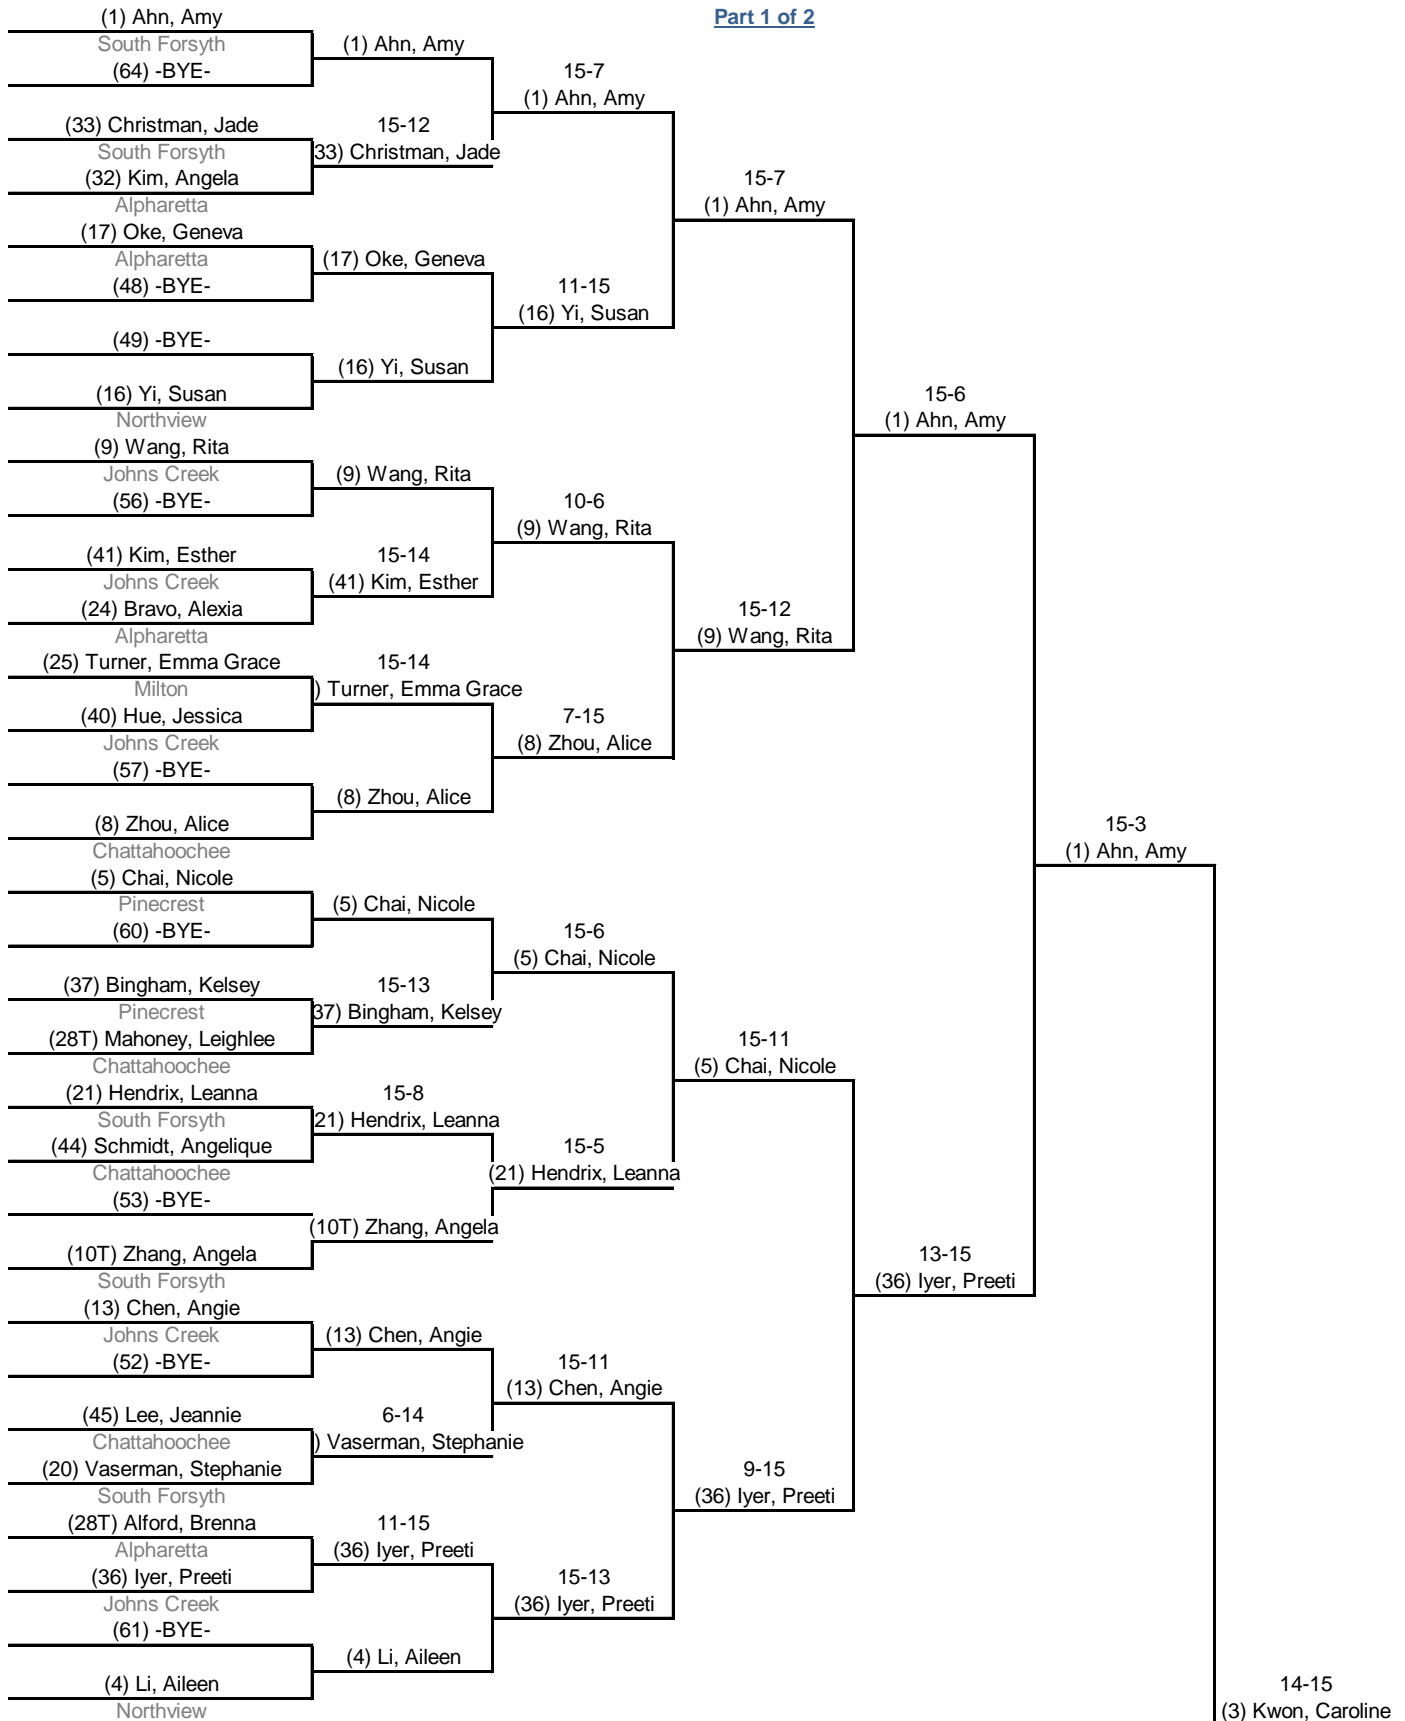

Round 1 Results

Place	Name	Club	V	V/M	TS	TR	Ind	Status
1	Ahn, Amy	South Forsyth	5	1.00	25	2	+23	Advance
2	Tinsley, Haley	Alpharetta	6	1.00	30	8	+22	Advance
3	Kwon, Caroline	Johns Creek	5	1.00	25	5	+20	Advance
4	Li, Aileen	Northview	6	1.00	30	17	+13	Advance
5	Chai, Nicole	Pinecrest	5	1.00	25	14	+11	Advance
6	Cassidy, Grace	Milton	5	0.83	27	15	+12	Advance
7	Tong, Jennifer	Chattahoochee	5	0.83	29	20	+9	Advance
8	Zhou, Alice	Chattahoochee	4	0.80	21	10	+11	Advance
9	Wang, Rita	Johns Creek	4	0.80	22	14	+8	Advance
10 T	Meffert, Anna	Johns Creek	4	0.80	24	17	+7	Advance
10 T	Seely, Samantha	South Forsyth	4	0.80	24	17	+7	Advance
10 T	Zhang, Angela	South Forsyth	4	0.80	24	17	+7	Advance
13	Chen, Angie	Johns Creek	4	0.80	23	16	+7	Advance
14	Panchap, Radha	Chattahoochee	4	0.80	22	15	+7	Advance
15	Jimenez, Megan	Johns Creek	4	0.80	20	13	+7	Advance
16	Yi, Susan	Northview	4	0.80	24	18	+6	Advance
17	Oke, Geneva	Alpharetta	4	0.80	19	16	+3	Advance
18	Keramane, Halah	Northview	4	0.67	28	19	+9	Advance
19	Hertz, Jessie	Johns Creek	4	0.67	24	19	+5	Advance
20	Vaserman, Stephanie	South Forsyth	4	0.67	25	22	+3	Advance
21	Hendrix, Leanna	South Forsyth	3	0.60	22	17	+5	Advance
22	Sung, Renee	Johns Creek	3	0.60	20	15	+5	Advance
23	Hsu, Annabel	Chattahoochee	3	0.60	19	16	+3	Advance
24	Bravo, Alexia	Alpharetta	3	0.60	19	18	+1	Advance
25	Turner, Emma Grace	Milton	3	0.60	17	19	-2	Advance
26	Zhang, Alyssa	Northview	3	0.60	15	18	-3	Advance
27	Hirsch, Jordan	Milton	3	0.50	22	20	+2	Advance
28 T	Alford, Brenna	Alpharetta	3	0.50	23	22	+1	Advance
28 T	Mahoney, Leighlee	Chattahoochee	3	0.50	23	22	+1	Advance
30	Butler, Carly	South Forsyth	3	0.50	24	24	0	Advance
31	Zhang, Ellen	Alpharetta	3	0.50	17	24	-7	Advance
32	Kim, Angela	Alpharetta	2	0.40	22	17	+5	Advance
33	Christman, Jade	South Forsyth	2	0.40	20	21	-1	Advance
34	Turner, Morgan	Alpharetta	2	0.40	16	19	-3	Advance
35	Pompa, Gabriela	Johns Creek	2	0.40	15	20	-5	Advance
36	Iyer, Preeti	Johns Creek	2	0.33	23	26	-3	Advance
37	Bingham, Kelsey	Pinecrest	2	0.33	21	24	-3	Advance
38	Yvellez, Samantha	Chattahoochee	2	0.33	19	25	-6	Advance
39	Liu, Rebecca	Northview	2	0.33	18	25	-7	Advance
40	Hue, Jessica	Johns Creek	2	0.33	16	27	-11	Advance
41	Kim, Esther	Johns Creek	1	0.20	16	18	-2	Advance
42	Rimmel, Jessica	Johns Creek	1	0.20	18	22	-4	Advance
43	Su, Amy	South Forsyth	1	0.20	17	21	-4	Advance
44	Schmidt, Angelique	Chattahoochee	1	0.20	15	20	-5	Advance
45	Lee, Jeannie	Chattahoochee	1	0.20	14	22	-8	Advance
46	Matassino, Hailey	Northview	1	0.20	12	22	-10	Advance
47	Leaman, Liz	Milton	1	0.20	11	22	-11	Eliminated
48	Koontz, Jessica	Chattahoochee	1	0.20	10	21	-11	Eliminated
49	Perkins, Cam	Alpharetta	1	0.20	11	23	-12	Eliminated
50	Rivard, Claire	Pinecrest	1	0.17	20	27	-7	Eliminated
51	Zhao, Christina	Chattahoochee	1	0.17	18	27	-9	Eliminated
52	Sikes, Kate	South Forsyth	1	0.17	18	29	-11	Eliminated
53	Waldshmidt, Marimac	Alpharetta	1	0.17	16	29	-13	Eliminated
54	Thomas, Kioko	Alpharetta	0	0.00	15	25	-10	Eliminated
55	Rigsbee, Rachel	Chattahoochee	0	0.00	11	25	-14	Eliminated
56	Bhagat, Shivani	South Forsyth	0	0.00	7	25	-18	Eliminated
57	Jha, Mili	Johns Creek	0	0.00	5	25	-20	Eliminated

Round 2: Direct Elimination

12:59 PM - 4:48 PM

Table of 64
Ended 2:06 PM

Table of 32
Ended 2:50 PM

Table of 16
Ended 3:24 PM

Table of 8
Ended 3:50 PM

Semi-finals
Ended 4:17 PM

Final
Ended 4:48 PM

Part 1 of 2