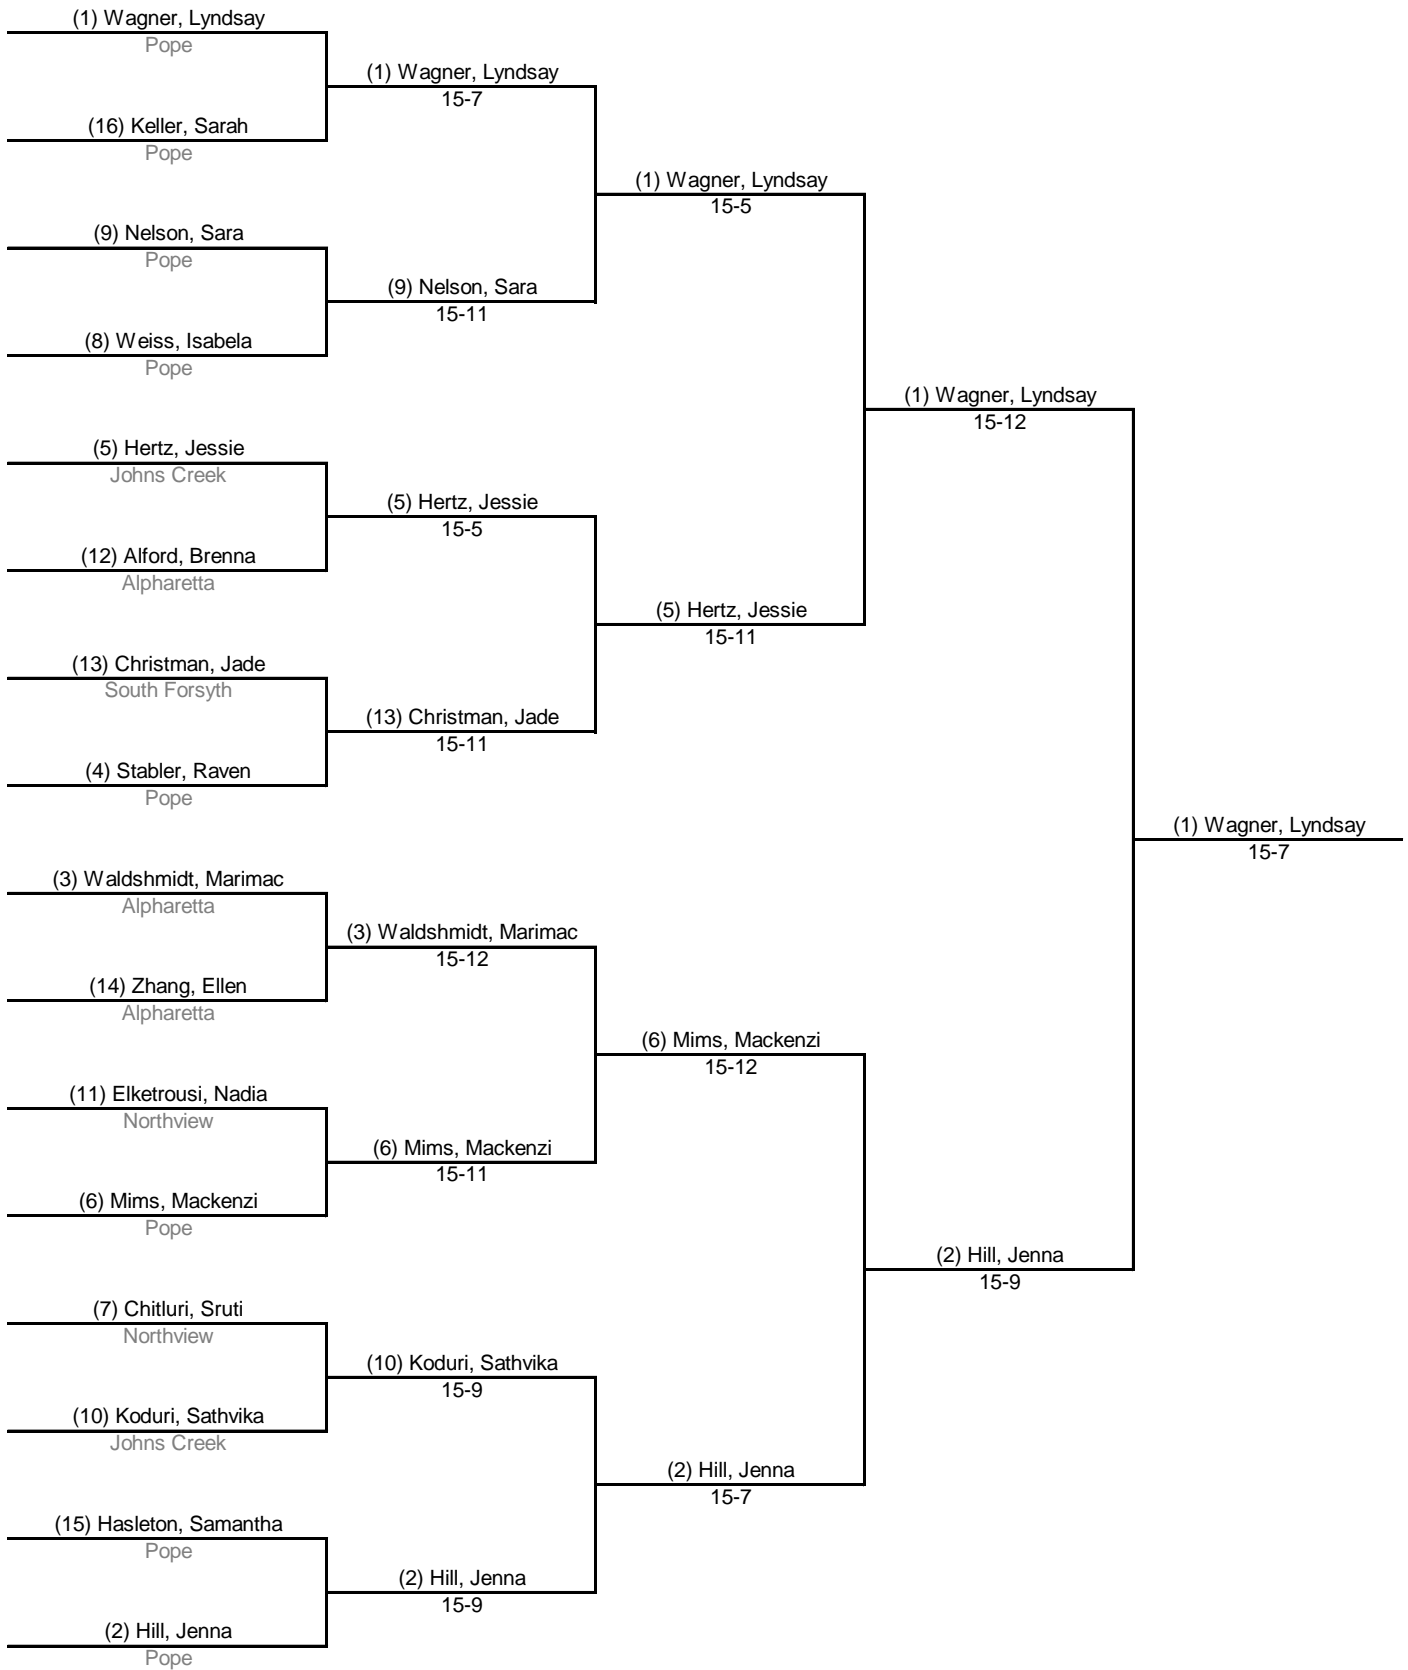

Georgia High School Fencing League: Novice Tournament

12 Sep 15 - Pope

Women's Epee

Round 2: Direct Elimination

12:33 PM - 2:04 PM

Table of 16

Table of 8

Semi-finals

Final

Final Results

Place	Name	Club	Points Earned
1	Wagner, Lyndsay	Pope	
2	Hill, Jenna	Pope	
3 T	Mims, Mackenzi	Pope	
3 T	Hertz, Jessie	Johns Creek	
5	Waldshmidt, Marimac	Alpharetta	
6	Nelson, Sara	Pope	
7	Koduri, Sathvika	Johns Creek	
8	Christman, Jade	South Forsyth	
9	Stabler, Raven	Pope	
10	Chitluri, Sruti	Northview	
11	Weiss, Isabela	Pope	
12	Elketrousi, Nadia	Northview	
13	Alford, Brenna	Alpharetta	
14	Zhang, Ellen	Alpharetta	
15	Hasleton, Samantha	Pope	
16	Keller, Sarah	Pope